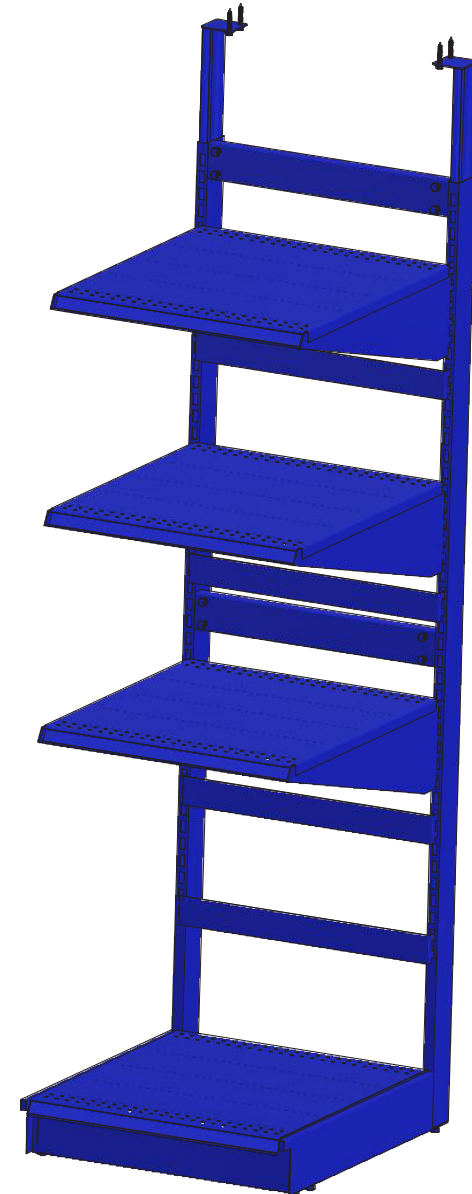

Fixed-Mount Cold Vault Rack

Display Beer and Other Beverages

Ideal for displaying beer or beverages in cold vaults or convenience store beer caves, this fixed-mount unit features adjustable, powder-coated shelves.

Features/Benefits

- Ideal rack system for storage rooms or convenience store cold vault beverage displays
- Convenient, adjustable-height shelves per planogram
- Durable powder-coated shelves for cooler application
- Uprights mount to ceiling for added support
- Available in blue and silver vein

Colors

Fixed-Mount Cold Vault Rack | (BCFM-2427, BCFM-2027, BCFM-1627)

Parts List

item	part number	description
1	BCFM-UP83	BCFM, Upright, 83"
2	BCFM-UPL83	BCFM, End Upright Left, 83"
3	BCFM-UPE	BCFM, Upright Extension
4	BCFM-MS	BCFM, Metal Shelf
5	BCFM-BS	BCFM, Bottom Shelf
6	BCFM-BP	BCFM, Base Plate
7	BCFM-UB	BCFM, Upright Brace
8	BCFM-PS	BCFM, Product Stop
9	BCFM-CCBP	BCFM, Circle Corner Base Plate
10	BCFM-CCS	BCFM, Circle Corner Shelf
11	BCFM-CCSB	BCFM, Circle Corner Shelf Bottom
12	BCFM-CCPS	BCFM, Circle Product Stop
13	BCFM-CCUB	BCFM, Circle Corner Upright Brace
14	BCFM-BLP	BCFM, Left Base Plate

Dimensions

- BCFM-2427: 84"h x 25"w x 30"d
- BCFM-2027: 84"h x 21"w x 30"d
- BCFM-1627: 84"h x 17"w x 30"d