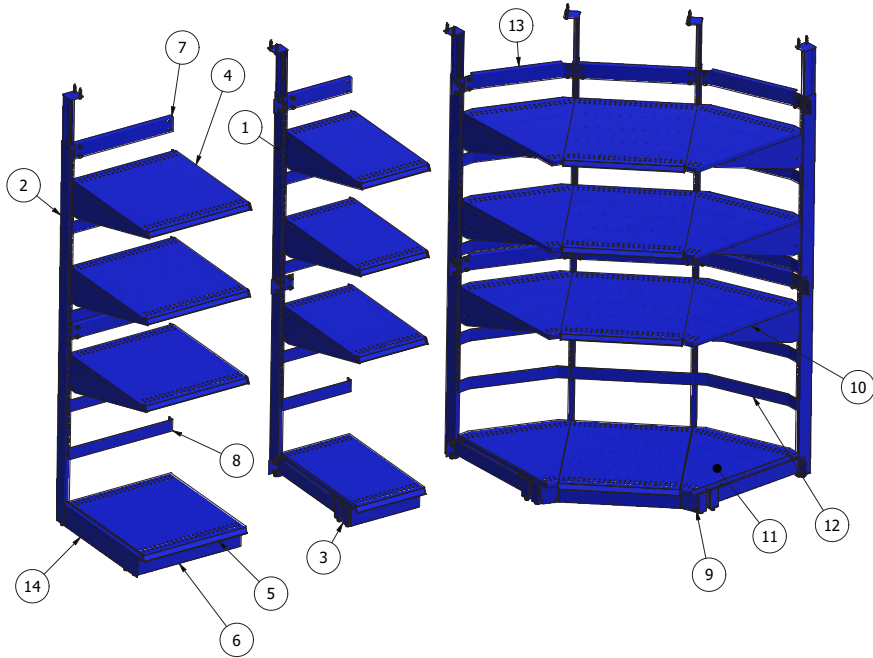

Fixed-Mount Cold Vault Rack

Display Beer and Other Beverages

Ideal for displaying beer or beverages in cold vaults or convenience store beer caves, this fixed-mount unit features adjustable, powder-coated shelves.

Features/Benefits

- Ideal rack system for storage rooms or convenience store cold vault beverage displays
- Convenient, adjustable-height shelves per planogram
- Durable powder-coated shelves for cooler application
- Uprights mount to ceiling for added support
- Available in blue and silver vein

Colors

Fixed-Mount Cold Vault Rack | (BCFM-2427, BCFM-2027, BCFM-1627)

Parts List

item	part number	description
1	BCFM-UP83	BCFM, Upright, 83"
2	BCFM-UPL83	BCFM, End Upright Left, 83"
3	BCFM-UPE	BCFM, Upright Extension
4	BCFM-MS	BCFM, Metal Shelf
5	BCFM-BS	BCFM, Bottom Shelf
6	BCFM-BP	BCFM, Base Plate
7	BCFM-UB	BCFM, Upright Brace
8	BCFM-PS	BCFM, Product Stop
9	BCFM-CCBP	BCFM, Circle Corner Base Plate
10	BCFM-CCS	BCFM, Circle Corner Shelf
11	BCFM-CCSB	BCFM, Circle Corner Shelf Bottom
12	BCFM-CCPS	BCFM, Circle Product Stop
13	BCFM-CCUB	BCFM, Circle Corner Upright Brace
14	BCFM-BLP	BCFM, Left Base Plate

Dimensions

- BCFM-2427: 84"h x 25"w x 30"d
- BCFM-2027: 84"h x 21"w x 30"d
- BCFM-1627: 84"h x 17"w x 30"d