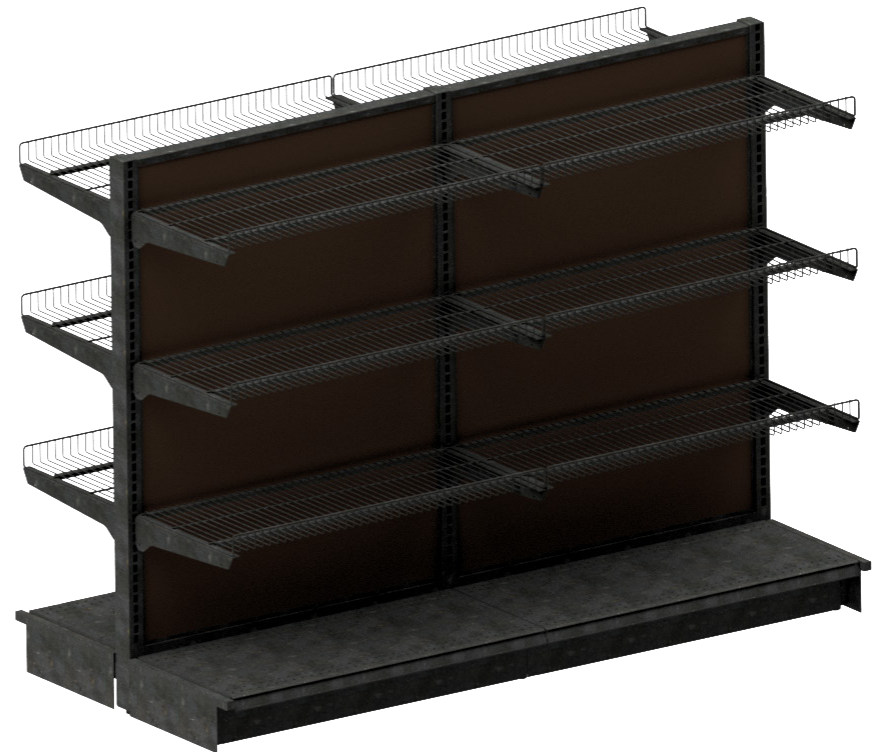

Gondola Racks

Versatile Systems in 3-Foot Sections

Display virtually any product with RPS's versatile gondola shelving units in 3-foot runs.

Features/Benefits

- Shelving adjusts for design versatility
- Available with or without casters
- Wire or metal shelving available
- Ideal for displaying a wide variety of products, including beverages, candy, seeds, nuts or other items

Colors

Gondola Racks | (GEK-3, -6, -9, -12, -15)

Parts List for 3' Sections

item	part number	description
1	PB-B	Pegboard, 47.835", Black
2	GE-B	Gondola, 16" Base Shelf
3	GE-FP	Gondola, Front Plate
4	GE-LP16	Gondola, Left Plate, 16"
5	GE-LSU	Gondola, Lower Support
6	GE-RP16	Gondola, Right Plate, 16"
7	GE-TCAP	Gondola, Upright, Top Cap, Black
8	GE-USU	Gondola, Upper Support
9	GE-EUP54	Gondola, End Upright, 54"
10	GE-CUP54	Gondola, Central Upright, 54"
11	GE-CSB	Gondola, Caster Support Bar, 3'
12	GE-Caster	Gondola, Caster

Dimensions

- GEK-3: 54"h x 36"w x 36"d
- GEK-6: 54"h x 72"w x 36"d
- GEK-9: 54"h x 108"w x 36"d
- GEK-12: 54"h x 144"w x 36"d
- GEK-15: 54"h x 180"w x 36"d