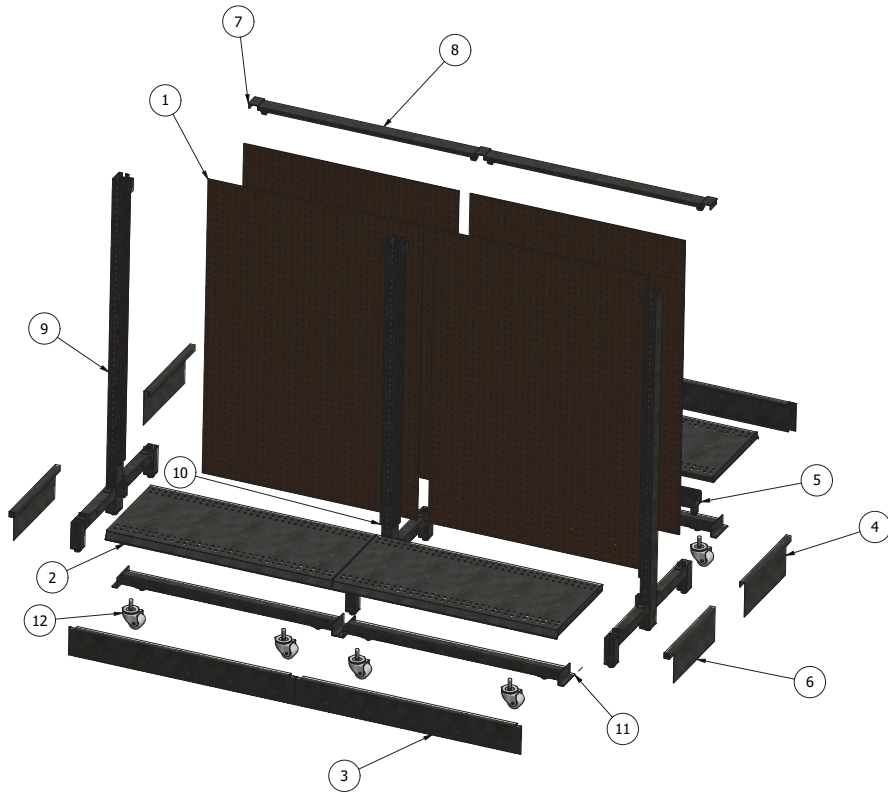

Gondola Racks

Versatile Systems in 3-Foot Sections

Display virtually any product with RPS's versatile gondola shelving units in 3-foot runs.

Features/Benefits

- Shelving adjusts for design versatility
- Available with or without casters
- Wire or metal shelving available
- Ideal for displaying a wide variety of products, including beverages, candy, seeds, nuts or other items

Colors

Gondola Racks | (GEK-3, -6, -9, -12, -15)

Parts List for 3' Sections

item	part number	description
1	PB-B	Pegboard, 47.835", Black
2	GE-B	Gondola, 16" Base Shelf
3	GE-FP	Gondola, Front Plate
4	GE-LP16	Gondola, Left Plate, 16"
5	GE-LSU	Gondola, Lower Support
6	GE-RP16	Gondola, Right Plate, 16"
7	GE-TCAP	Gondola, Upright, Top Cap, Black
8	GE-USU	Gondola, Upper Support
9	GE-EUP54	Gondola, End Upright, 54"
10	GE-CUP54	Gondola, Central Upright, 54"
11	GE-CSB	Gondola, Caster Support Bar, 3'
12	GE-Caster	Gondola, Caster

Dimensions

- GEK-3: 54"h x 36"w x 36"d
- GEK-6: 54"h x 72"w x 36"d
- GEK-9: 54"h x 108"w x 36"d
- GEK-12: 54"h x 144"w x 36"d
- GEK-15: 54"h x 180"w x 36"d