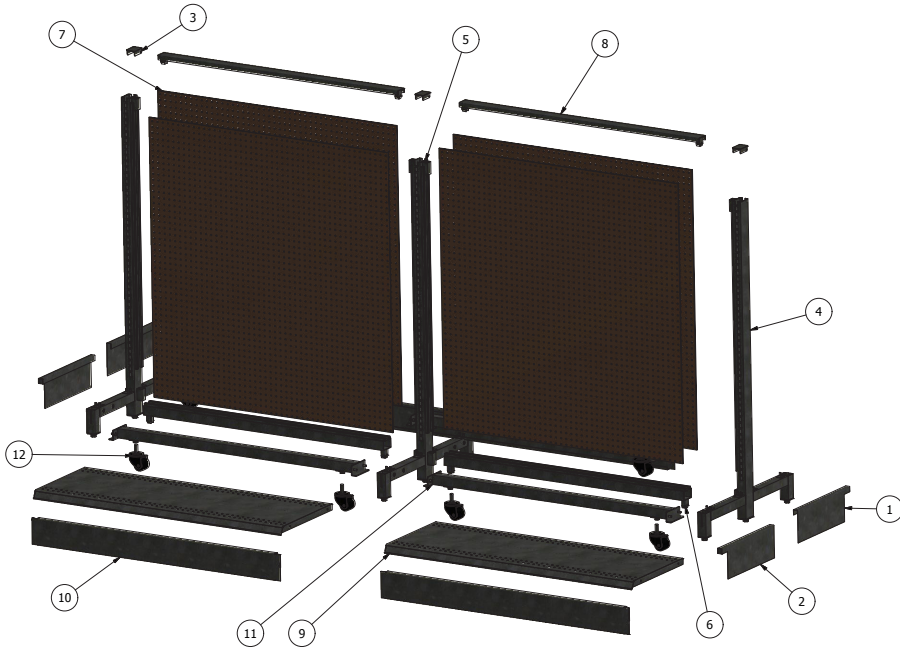

Gondola Racks | (GEK-4, -8, -12, -16, -20)

Parts List for 4' Sections

item	part number	description
1	GE-LP16	Gondola, Left Plate, 16"
2	GE-RP16	Gondola, Right Plate, 16"
3	GE-TCAP	Gondola, Upright, Top Cap, Black
4	GE-EUP54	Gondola, End Upright, 54"
5	GE-CUP54	Gondola, Central Upright, 54"
6	GE-LSU	Gondola, Lower Support
7	PB-B	Pegboard, 47.835", Black
8	GE-USU	Gondola, Upper Support
9	GE-B	Gondola, 16", Base Shelf
10	GE-FP	Gondola, Front Plate
11	GE-CSB	Gondola, Caster Support Bar
12	GE-Caster	Gondola, Caster

Dimensions

- GEK-4: 54"h x 48"w x 36"d
- GEK-8: 54"h x 96"w x 36"d
- GEK-12: 54"h x 144"w x 36"d
- GEK-16: 54"h x 192"w x 36"d
- GEK-20: 54"h x 240"w x 36"d