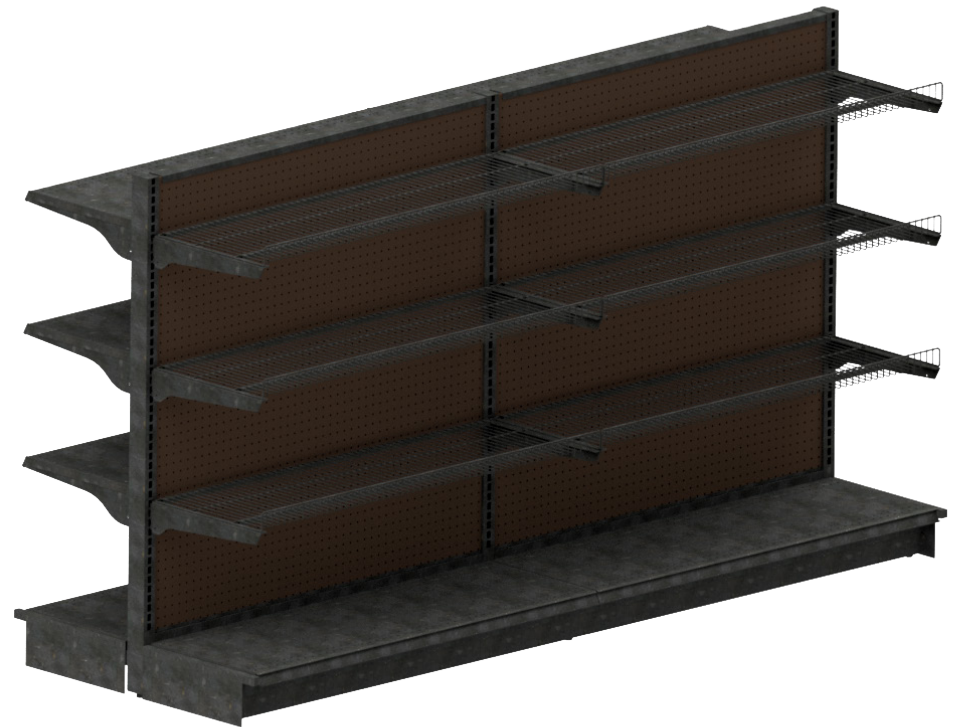

Gondola Racks

Versatile Systems in 4-Foot Sections

Display virtually any product with RPS's versatile gondola shelving units in 4-foot runs.

Features/Benefits

- Shelving adjusts for design versatility
- Available with or without casters
- Wire or metal shelving available
- Ideal for displaying a wide variety of products, including beverages, candy, seeds, nuts or other items

Colors