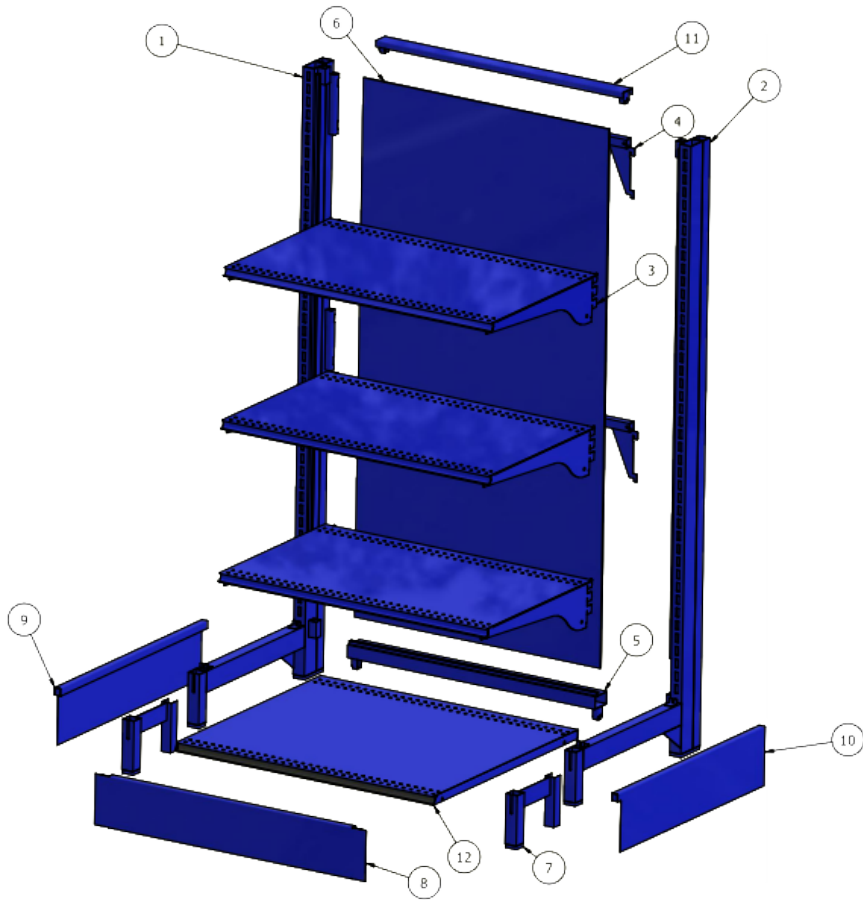

Standalone Cold Vault Racks

Display Beer and Other Beverages

Ideal for displaying beer or beverages in cold vaults or beer caves, this standalone unit features adjustable 22-inch deep, powder-coated shelves.

Features/Benefits

- Ideal rack system for storage rooms or convenience store cold vault beverage displays
- Convenient, adjustable-height 22-inch deep shelves per planogram
- Available in 22- or 30-inch base shelf
- Durable powder-coated shelves for cooler application

Colors

Standalone Cold Vault Racks | (BC-K230, BC-K330)

Parts List

item	qty	part number	description
1	1	BC-LUP72	Beer Cave, Left Upright
2	1	BC-RUP72	Beer Cave, Right Upright
3	3	BC-MS	Beer Cave, Metal Shelf
4	2	BC-ISU	Beer Cave, Interm. Support
5	1	BC-LSU	Beer Cave, Lower Support
6	1	BB-BLU	Back Board, Blue
7	2	BC-UE	Beer Cave, Upright Extension
8	1	BC-FP	Beer Cave, Front Plate
9	1	BC-LP	Beer Cave, Left Plate
10	1	BC-RP	Beer Cave, Right Plate
11	1	BC-USU	Beer Cave, Upper Support
12	1	BC-BS	Beer Cave, Base Shelf

Dimensions

- BC-K230: 72"h x 24"w x 35"d
- BC-K330: 72"h x 36"w x 35"d