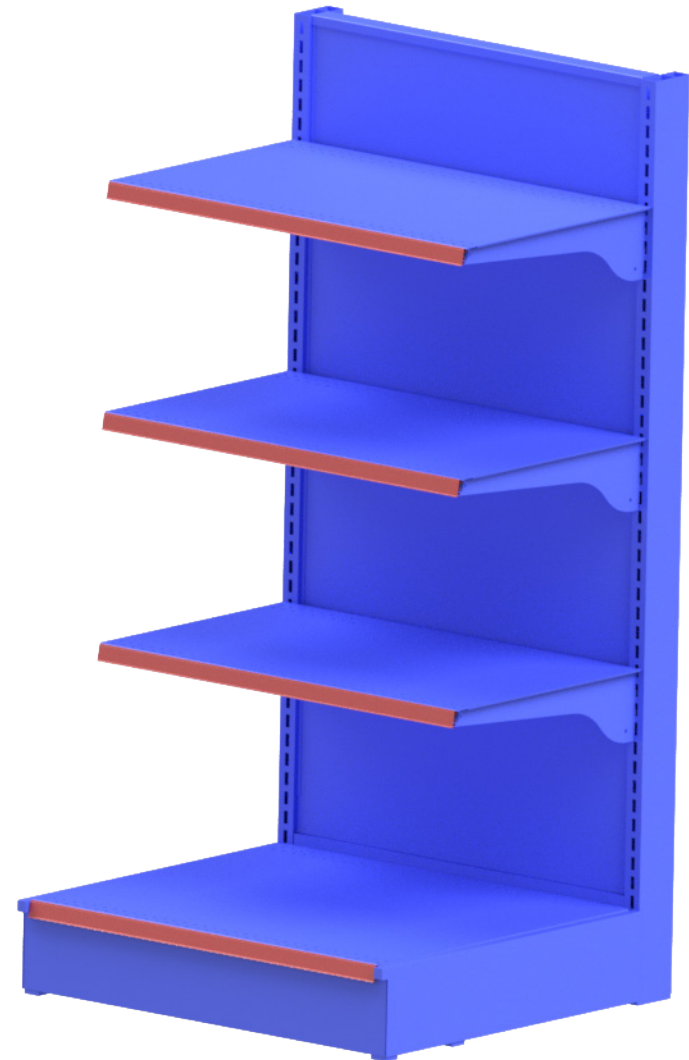

Standalone Cold Vault Racks

Display Beer and Other Beverages

Ideal for displaying beer or beverages in cold vaults or beer caves, this standalone unit features adjustable 22-inch deep, powder-coated shelves.

Features/Benefits

- Ideal rack system for storage rooms or convenience store cold vault beverage displays
- Convenient, adjustable-height 22-inch deep shelves per planogram
- Available in 22- or 30-inch base shelf
- Durable powder-coated shelves for cooler application

Colors

Standalone Cold Vault Racks | (BC-K230, BC-K330)

Parts List

item	qty	part number	description
1	1	BC-LUP72	Beer Cave, Left Upright
2	1	BC-RUP72	Beer Cave, Right Upright
3	3	BC-MS	Beer Cave, Metal Shelf
4	2	BC-ISU	Beer Cave, Interm. Support
5	1	BC-LSU	Beer Cave, Lower Support
6	1	BB-BLU	Back Board, Blue
7	2	BC-UE	Beer Cave, Upright Extension
8	1	BC-FP	Beer Cave, Front Plate
9	1	BC-LP	Beer Cave, Left Plate
10	1	BC-RP	Beer Cave, Right Plate
11	1	BC-USU	Beer Cave, Upper Support
12	1	BC-BS	Beer Cave, Base Shelf

Dimensions

- BC-K230: 72"h x 24"w x 35"d
- BC-K330: 72"h x 36"w x 35"d