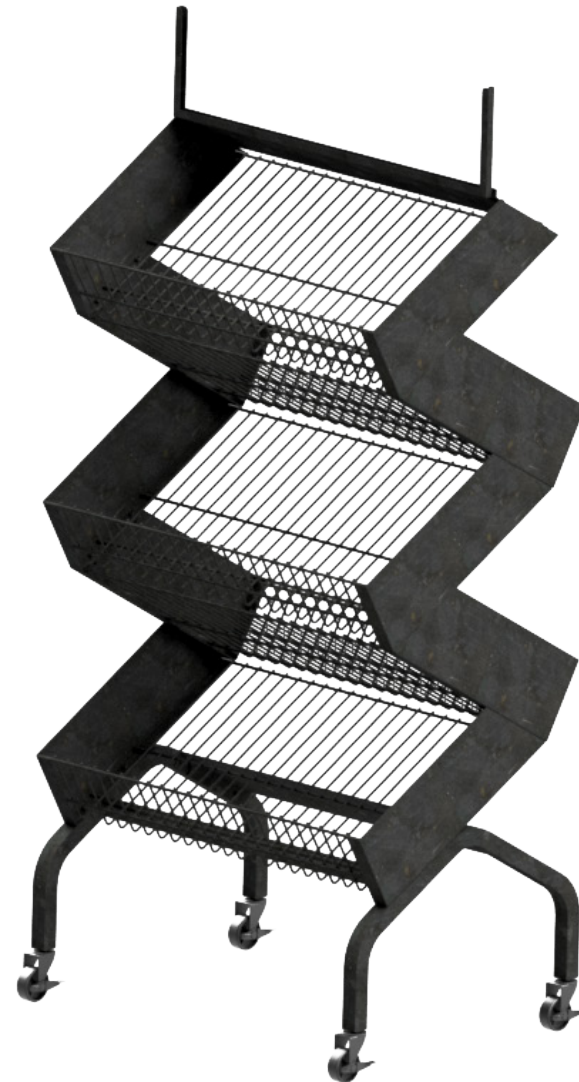

Z Rack

Maximize Candy Displays

Display candy with this versatile two-sided display rack with an easy-change header art panel.

Features/Benefits

- Maximize space with z-shaped shelving
- Allow two-sided shopping in the candy aisle
- Easily change header art
- Constructed of durable sheet metal and wire

Colors