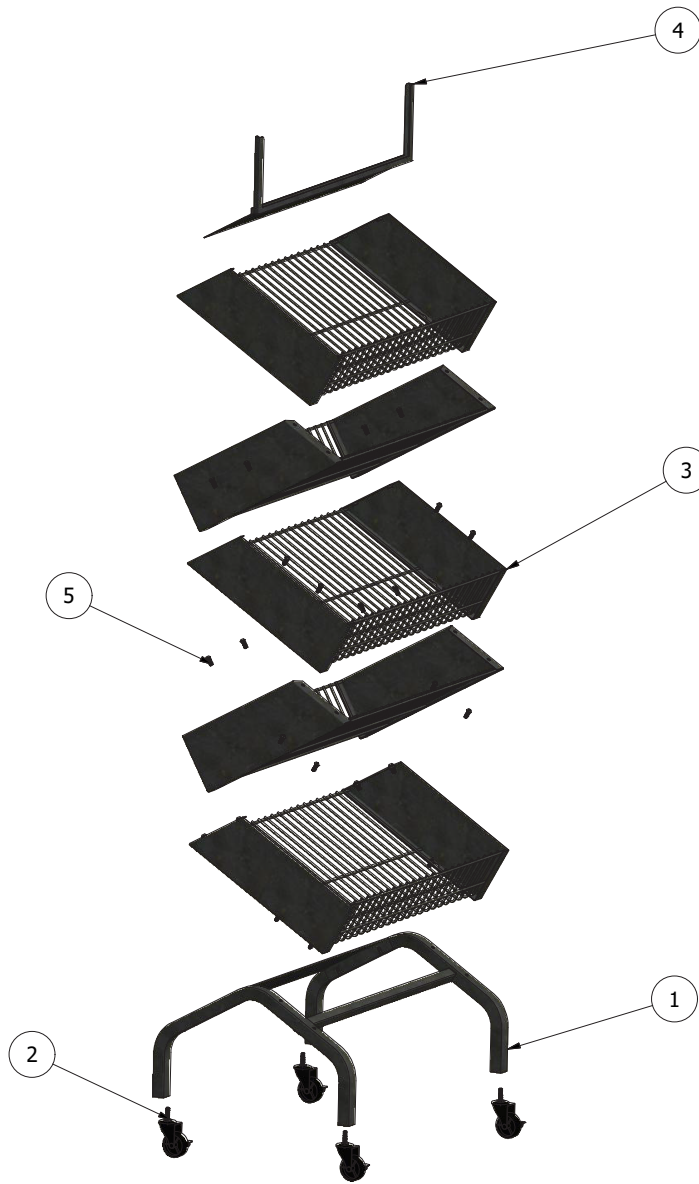

Z Rack | (ZRACK)

Parts List

item	qty	part number	description
1	1	ZRACK-BS	Z Rack, Base Support
2	4	ZRACK-Caster	Z Rack, Caster
3	5	ZRACK-WS	Z Rack, Wire Shelf
4	1	ZRACK-SH	Z Rack, Sign Holder
5	24	ZRACK-HW	Z Rack, Hardware

Dimensions

- ZRACK: 48"h x 24.5"w x 18"d